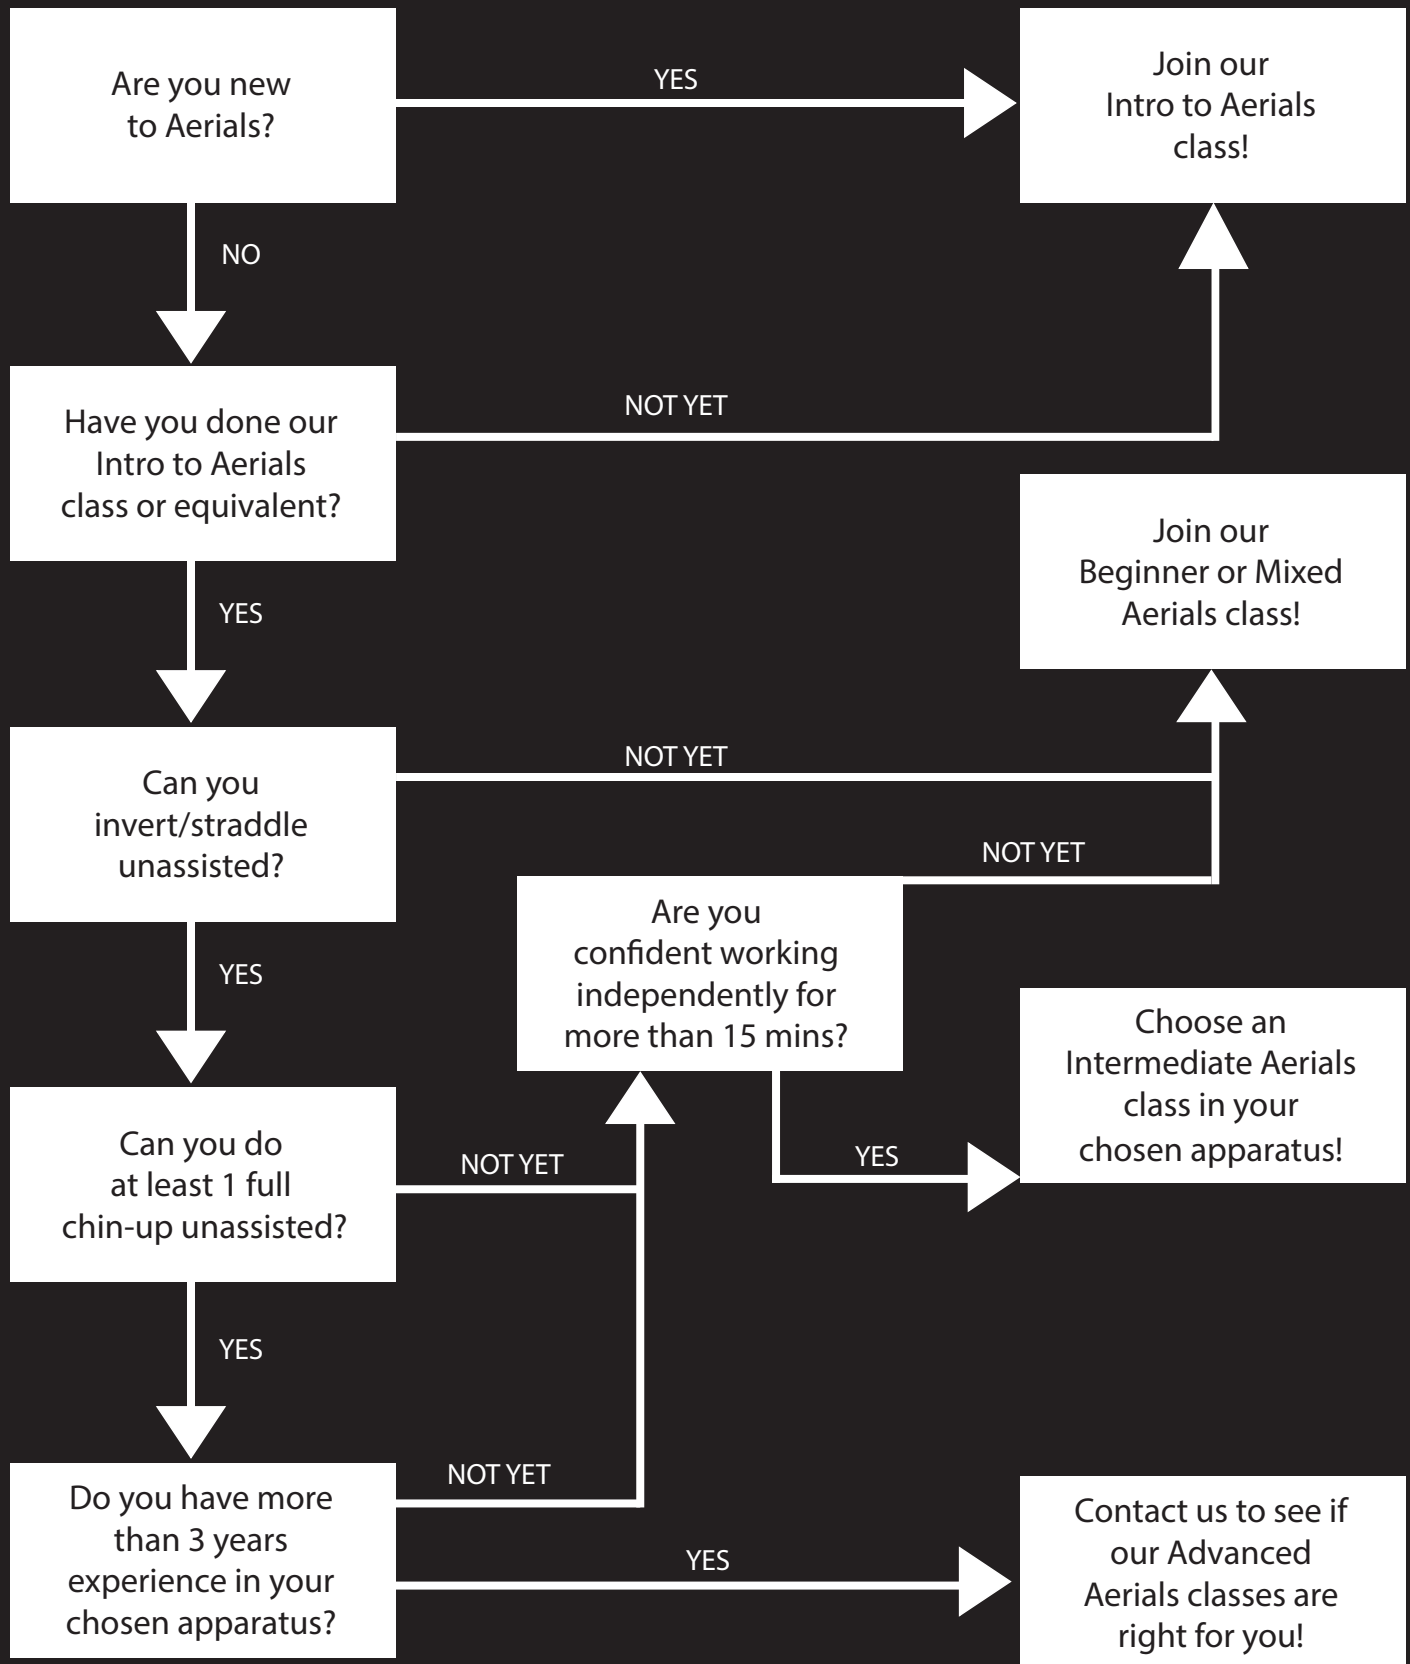

WHICH YOUTH CLASS SHOULD I ENROL IN?

WHICH CLASS SHOULD I TAKE? ADULT AERIALS CLASSES

START HERE!

circa.org.au

move different.